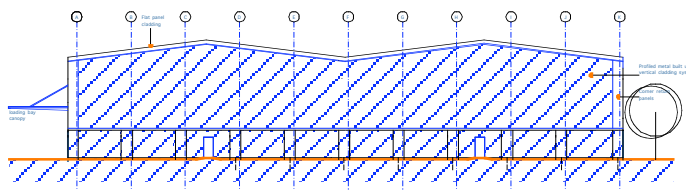

NORTH ELEVATION

SOUTH ELEVATION

WEST ELEVATION

EAST ELEVATION

job title	ONWARD HOLDINGS LTD	scale	job no.
	GREEN LANE, FEATHERSTONE	1:500	6486
	warehouse building 1	date	dwg. no.
	proposed elevations	05/05	103 Rev. F
	- Planning Drawing		