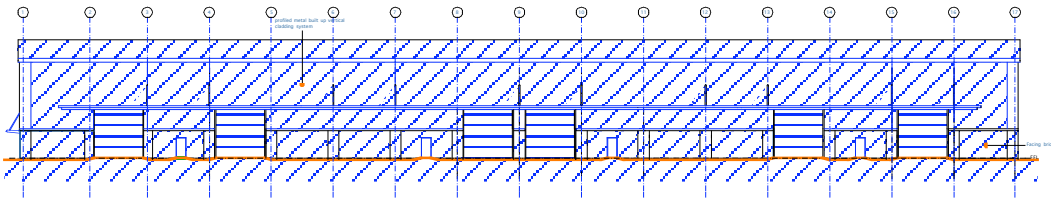

NORTH ELEVATION

SOUTH ELEVATION

WEST ELEVATION

EAST ELEVATION

job title	ONWARD HOLDINGS LTD	scale	job no.
	GREEN LANE, FEATHERSTONE	1:500	6486
	warehouse building 1	date	dwg. no.
	proposed elevations	05/05	103 Rev. F
	- Planning Drawing		