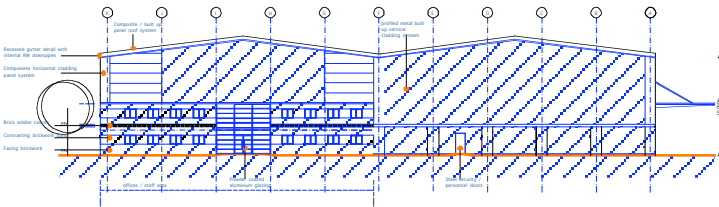

NORTH ELEVATION

SOUTH ELEVATION

WEST ELEVATION

EAST ELEVATION

job title	ONWARD HOLDINGS LTD	scale	job no.
	GREEN LANE, FEATHERSTONE	1:500	6486
	warehouse building 1	date	dwg. no.
	proposed elevations	05/05	103 Rev. F
	- Planning Drawing		