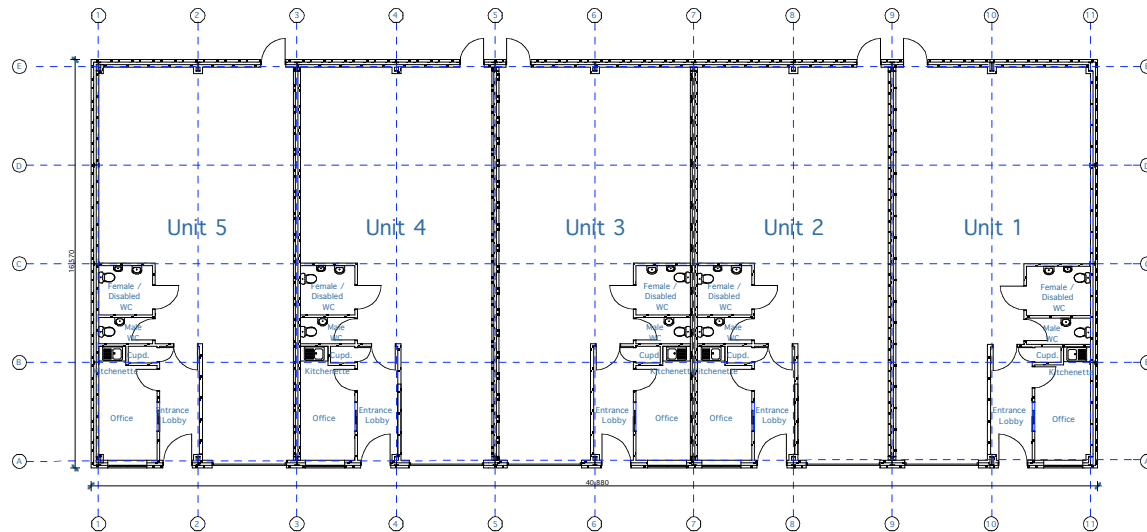

EAST ELEVATION

WEST ELEVATION

NORTH ELEVATION

SOUTH ELEVATION

PROPOSED PLAN

mba Architects Ltd.

4 burton road . lincoln . LN1 3LB . t - 01522 529644 . f - 01522 513554 .
e - mba@mbaarch.co.uk www.mbaarch.co.uk

job title **ONWARD HOLDINGS LTD
GREEN LANE, FEATHERSTONE
industrial units 1-5
plans & elevations
- Planning Drawing**

scale **1:200**
date **05/05**

job no. **6486**
dwg. no. **104 Rev. A**