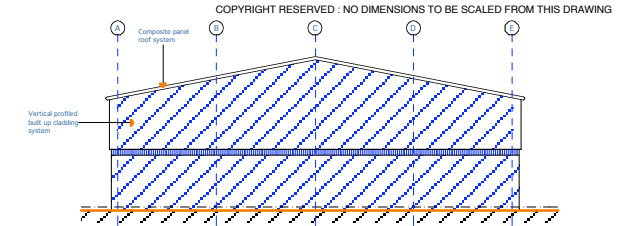

EAST ELEVATION

WEST ELEVATION

NORTH ELEVATION

SOUTH ELEVATION

PROPOSED PLAN

mba Architects Ltd.

4 burton road . lincoln . LN1 3LB . t - 01522 529644 . f - 01522 513554 .
e - mba@mbaarch.co.uk www.mbaarch.co.uk